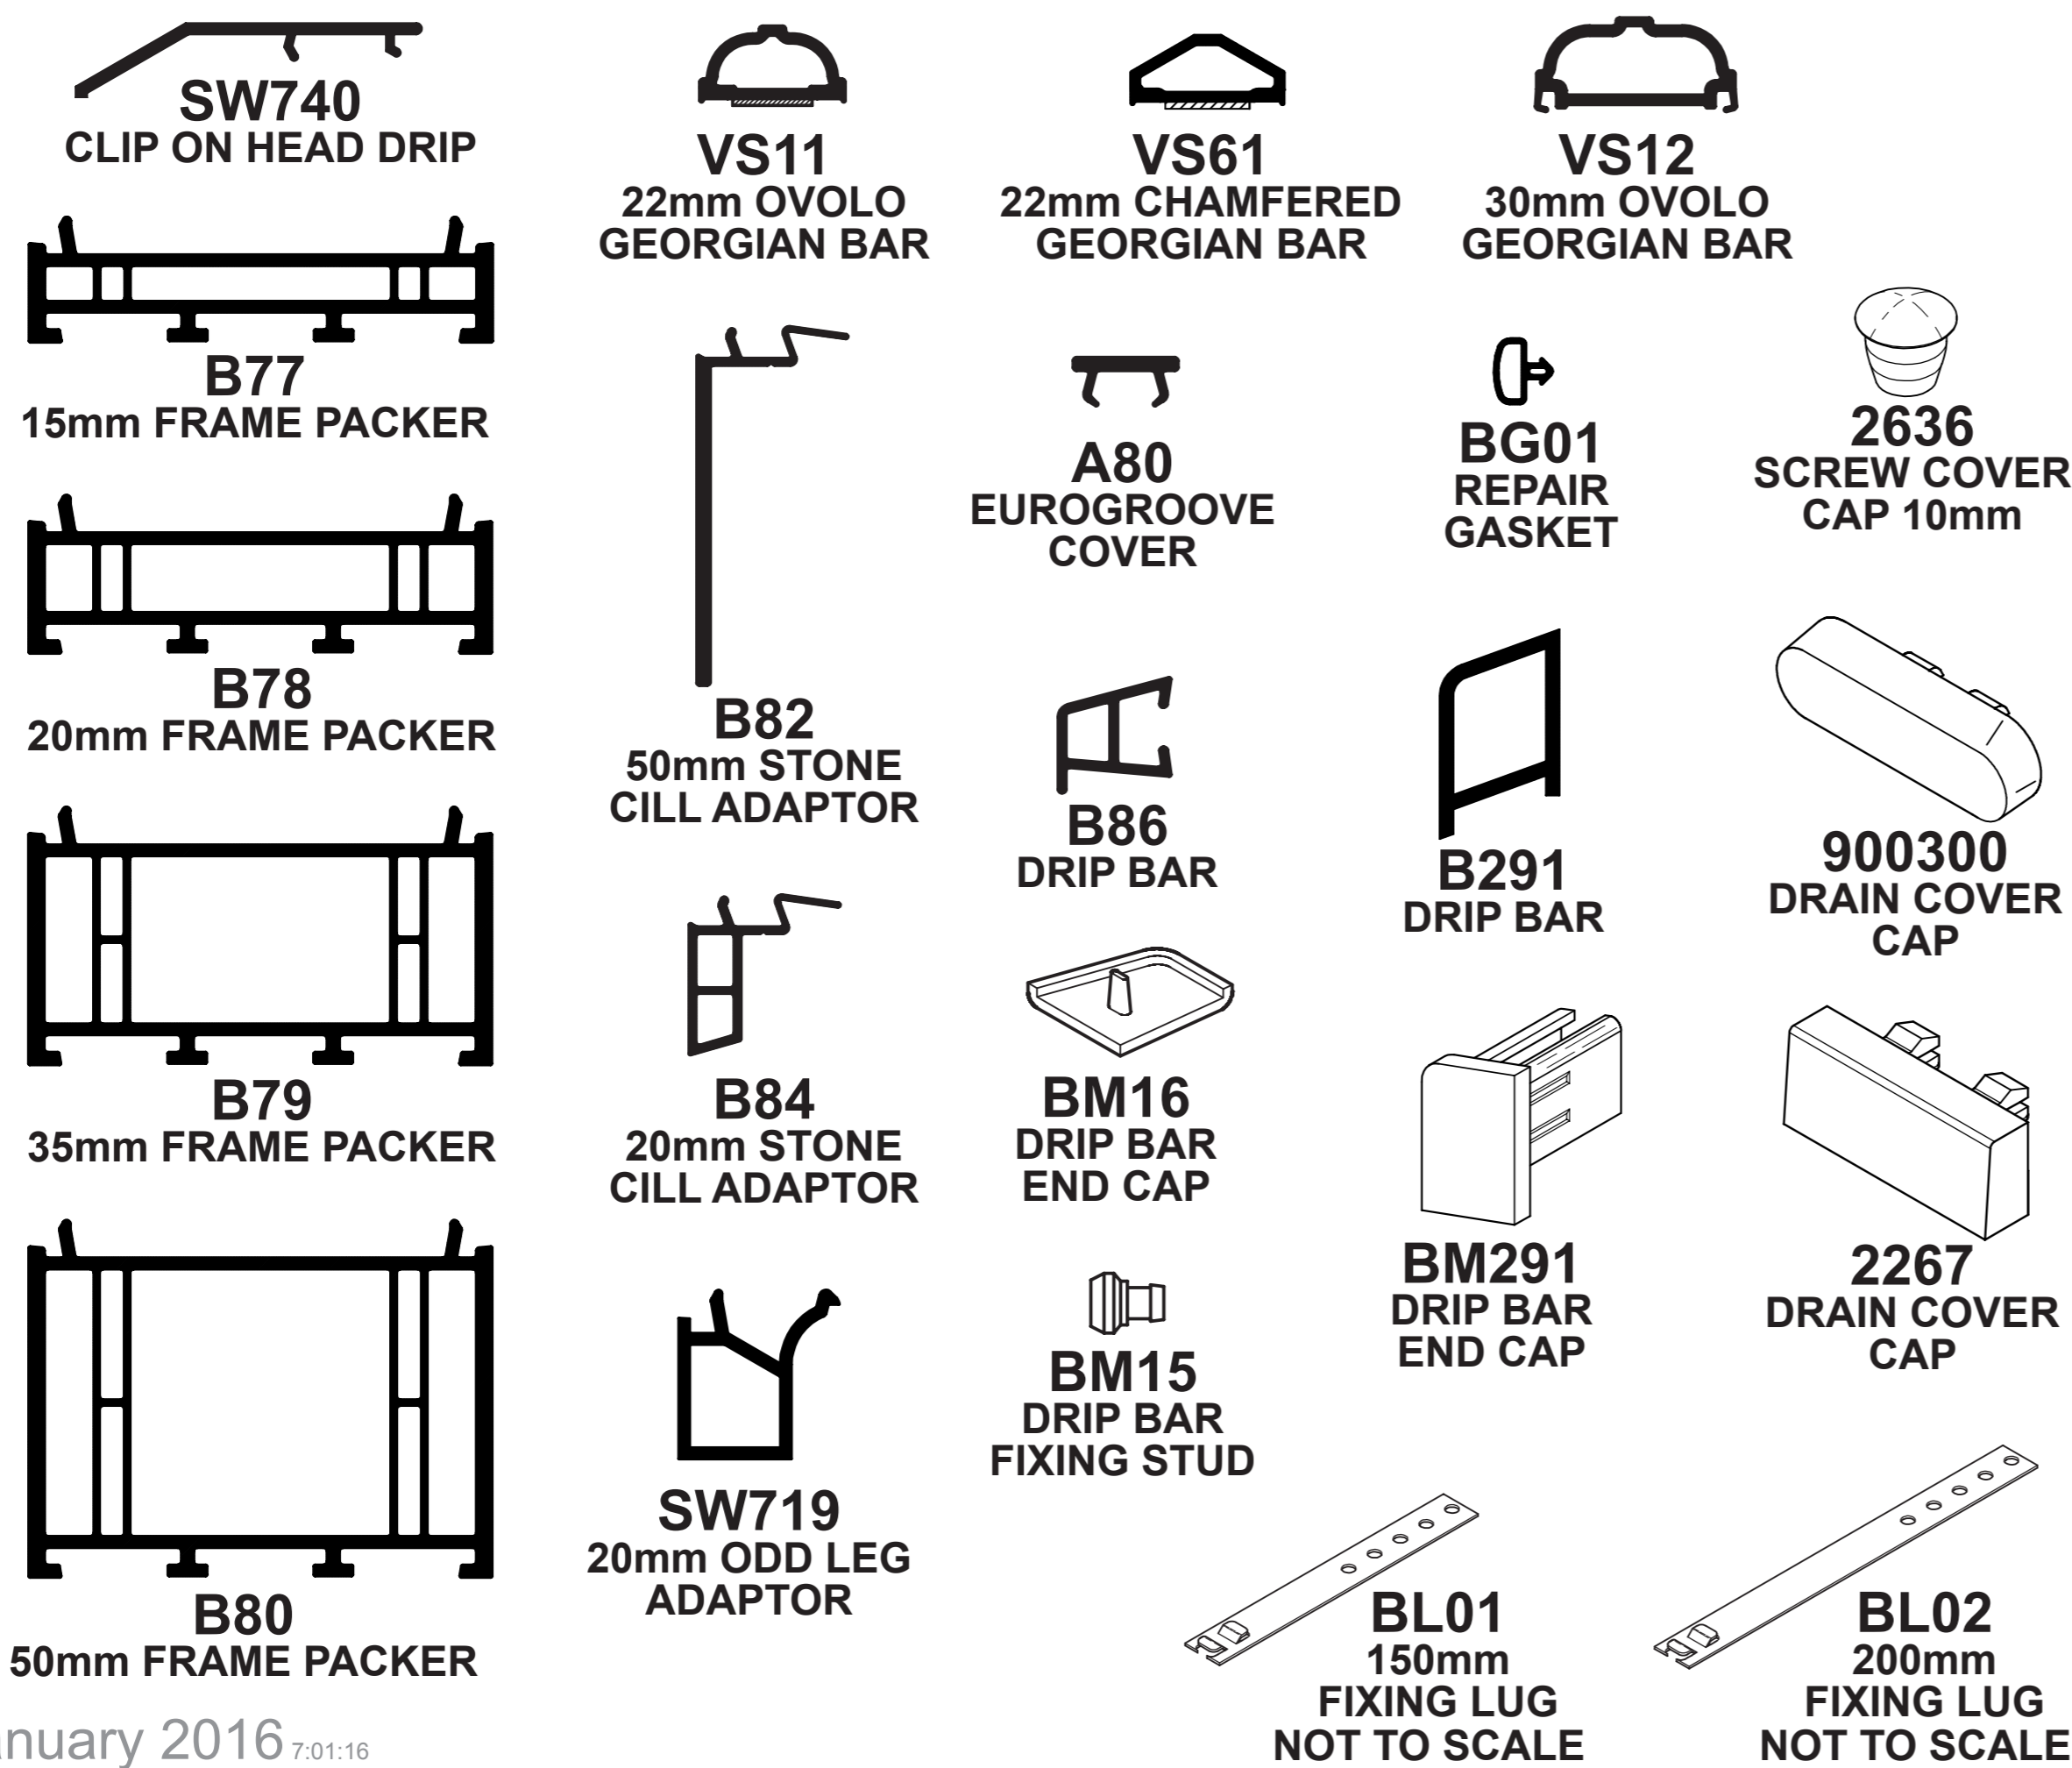

# 70mm Accessories

## BAY ASSEMBLIES

## COUPLING SECTIONS

## FRAME PACKERS & ANCILLARIES