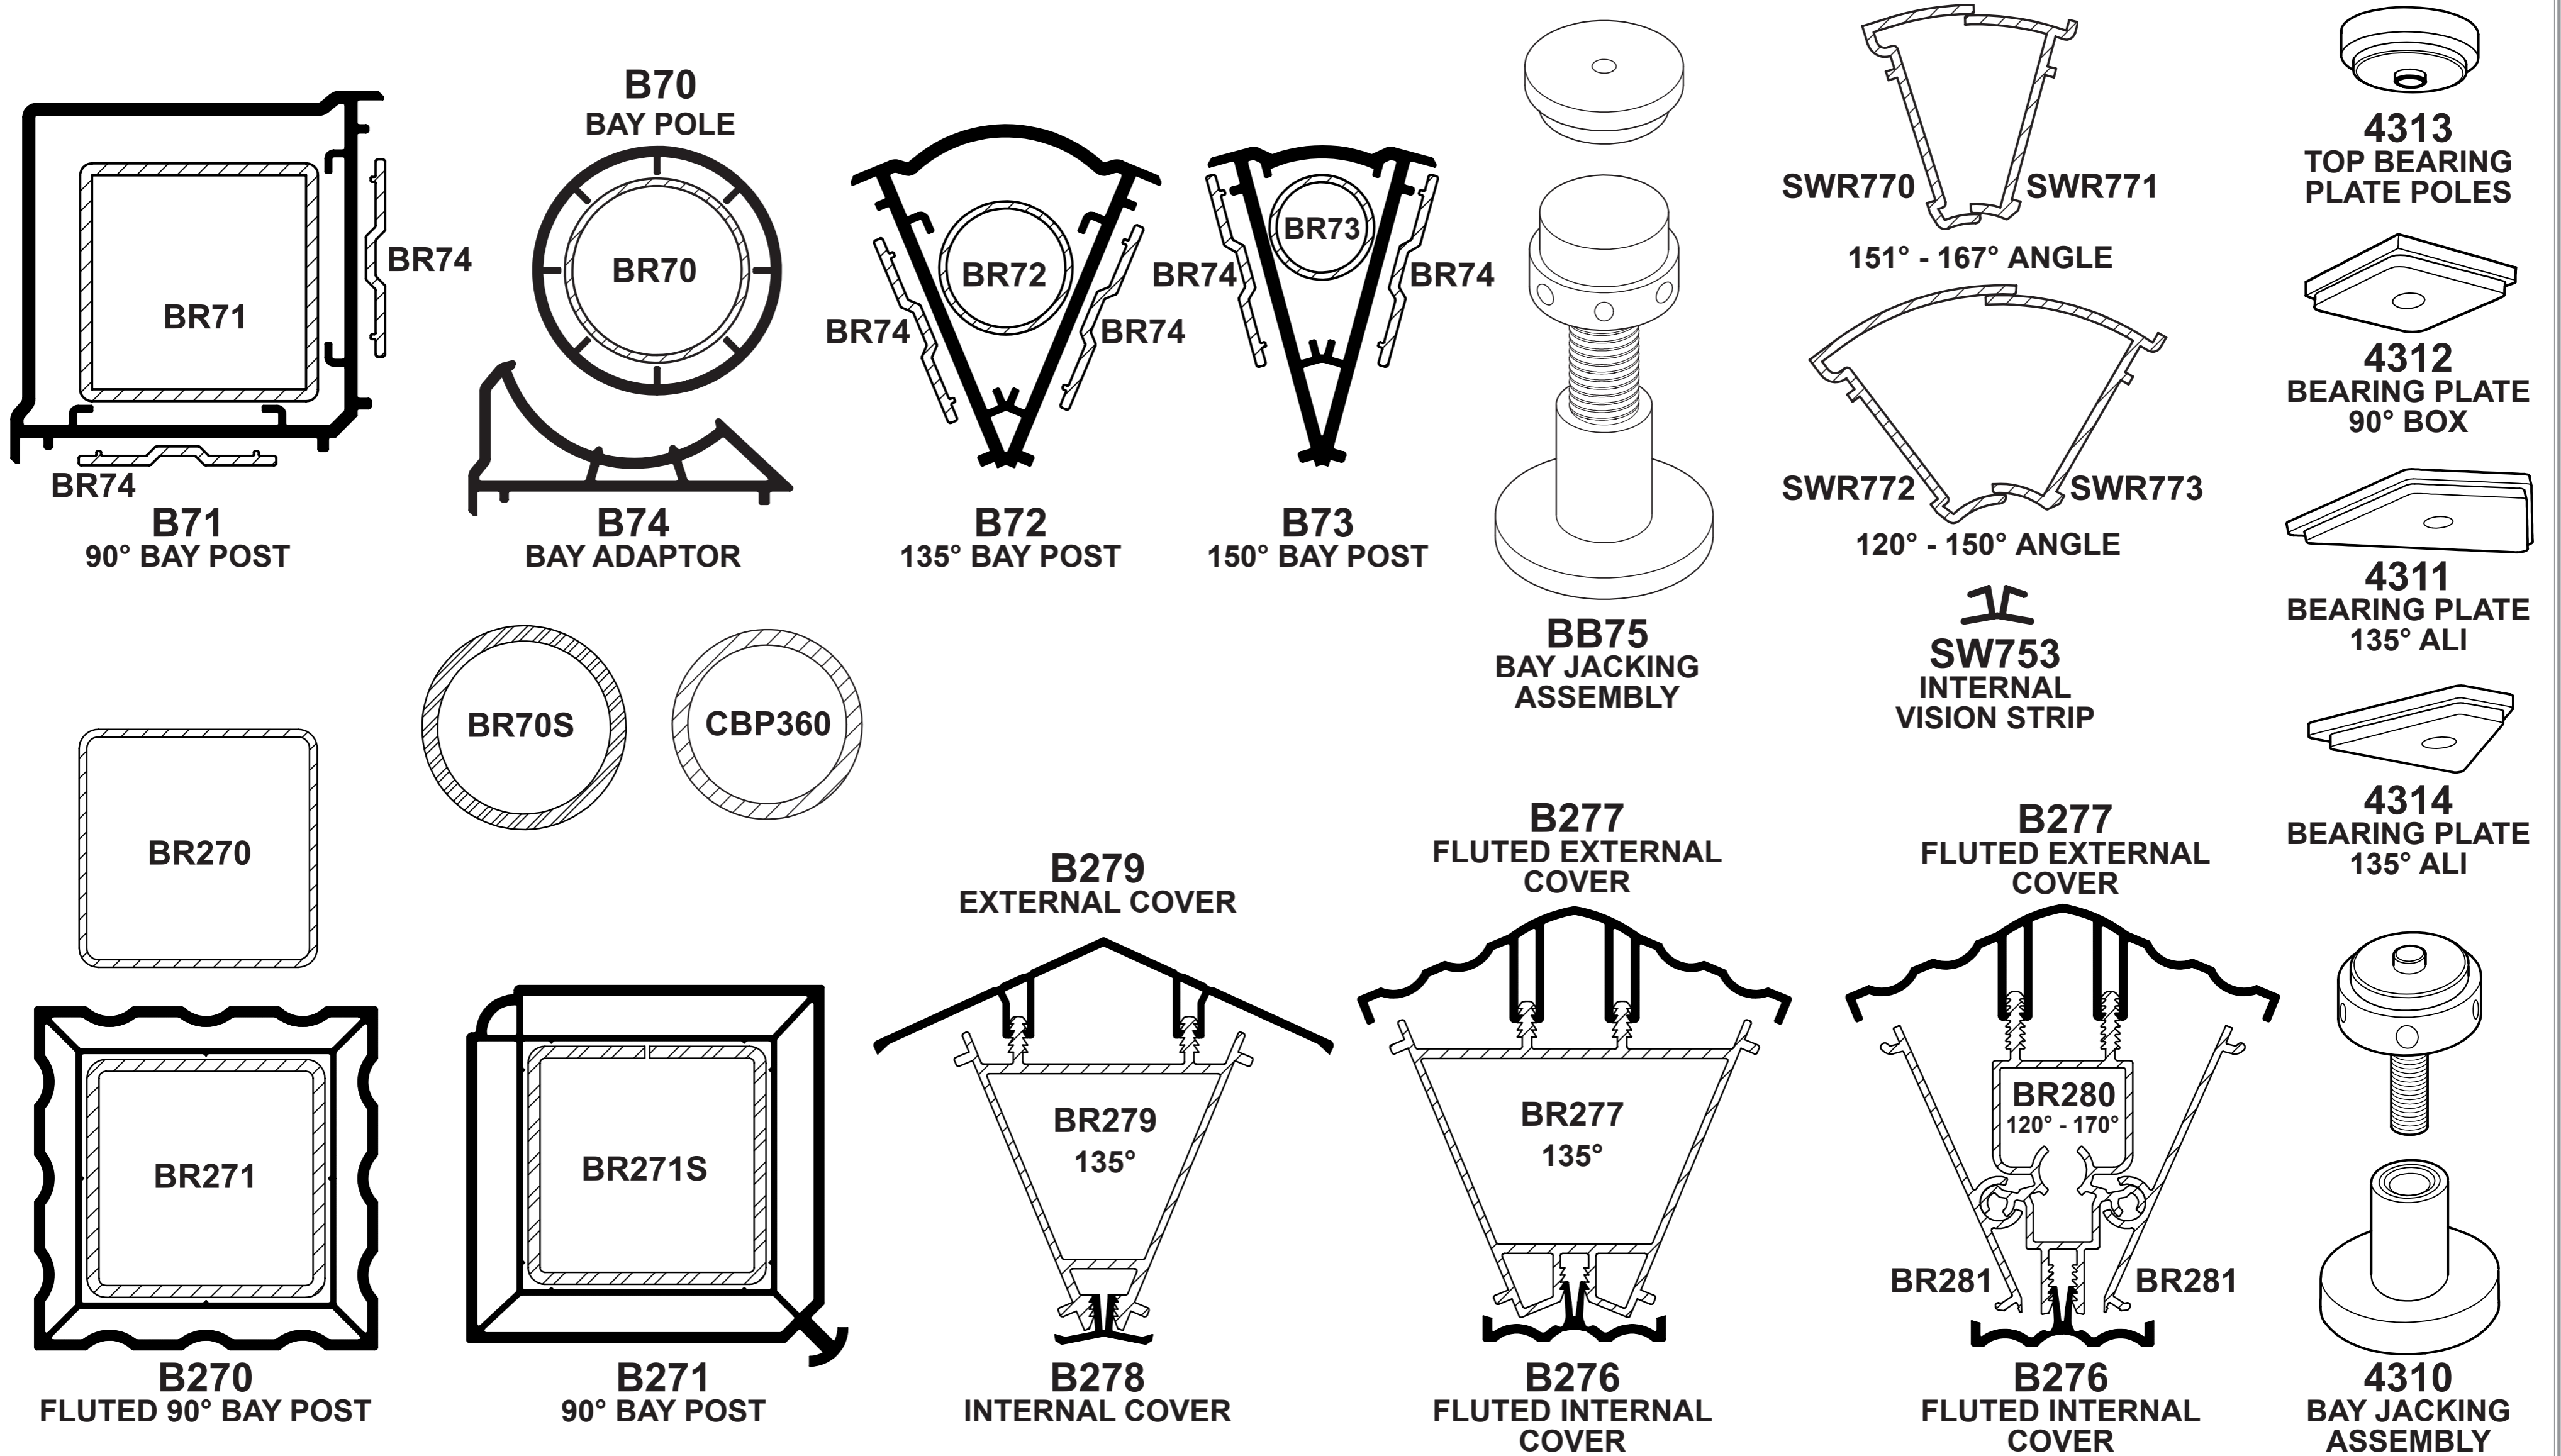

# 70mm Accessories

## COUPLING SECTIONS