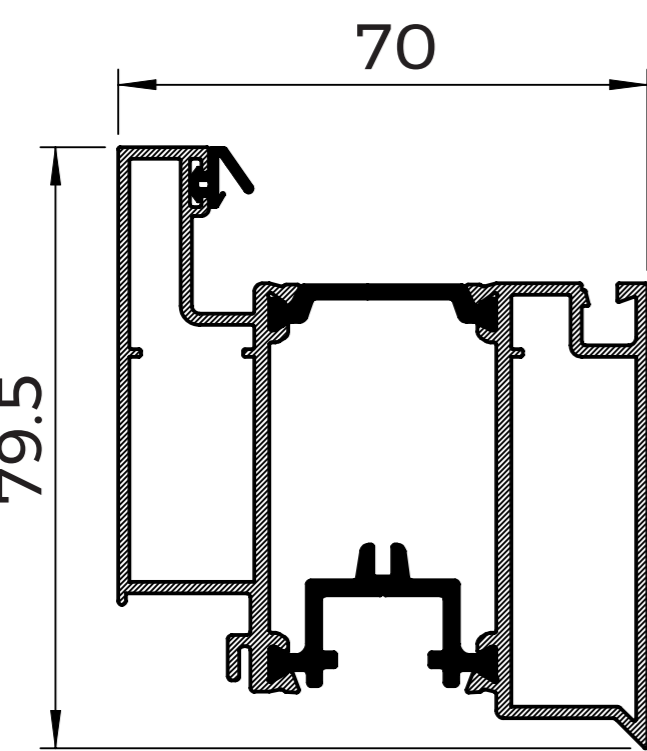

MAIN PROFILES

WQ01
SLIM OUTER FRAME

WQ10
SLIM 'T' MULLION
WITH SCREW PORTS

WQ12
SLIM 'T' MULLION

WQ13
SLIM 'Z' MULLION

WQ02
MEDIUM OUTER FRAME

WQ16
WIDE 'T' MULLION
WITH SCREW PORTS

WQ18
WIDE 'T' MULLION

WQ19
WIDE 'Z' MULLION

WQ03
DEEP OUTER FRAME

WQ30
FLUSH SASH

WQ32
FULLY FLUSH SASH

WQ14
DOOR MIDRAIL

WQ40
DOOR 'Z' SASH

WQ41
DOOR 'T' SASH

WT01
OPEN IN LOW
THRESHOLD

WT02
OPEN OUT LOW
THRESHOLD

GLAZING BEADS

WQ50
28mm BEAD

WQ51
32mm BEAD

WQ54
44mm BEAD

WQ55
28mm BEAD
FLUSH SASH

WQ56
32mm BEAD
FLUSH SASH

WQ57
36mm BEAD
FLUSH SASH