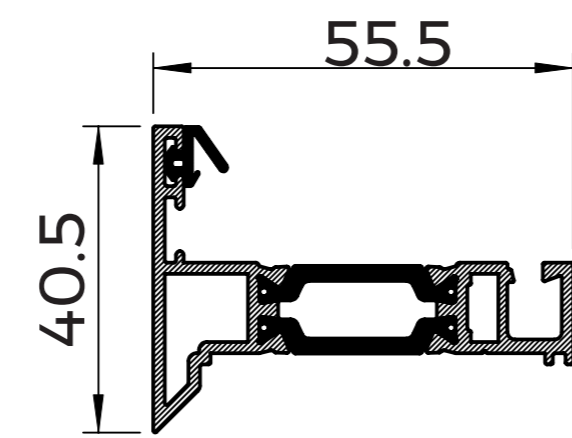

MAIN PROFILES

WQ01
SLIM OUTER FRAME

WQ10
SLIM 'T' MULLION
WITH SCREW PORTS

WQ12
SLIM 'T' MULLION

WQ13
SLIM 'Z' MULLION

WQ02
MEDIUM OUTER FRAME

WQ16
WIDE 'T' MULLION
WITH SCREW PORTS

WQ18
WIDE 'T' MULLION

WQ19
WIDE 'Z' MULLION

WQ03
DEEP OUTER FRAME

WQ30
FLUSH SASH

WQ32
FULLY FLUSH SASH

WQ14
DOOR MIDRAIL

WQ40
DOOR 'Z' SASH

WQ41
DOOR 'T' SASH

WT01
OPEN IN LOW
THRESHOLD

WT02
OPEN OUT LOW
THRESHOLD

GLAZING BEADS

WQ50
28mm BEAD

WQ51
32mm BEAD

WQ54
44mm BEAD

WQ55
28mm BEAD
FLUSH SASH

WQ56
32mm BEAD
FLUSH SASH

WQ57
36mm BEAD
FLUSH SASH