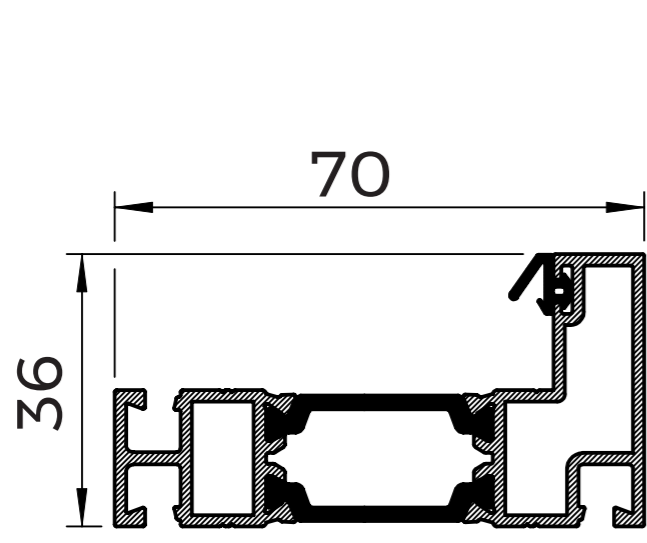

MAIN PROFILES

WQ01
SLIM OUTER FRAME

WQ10
SLIM 'T' MULLION
WITH SCREW PORTS

WQ12
SLIM 'T' MULLION

WQ13
SLIM 'Z' MULLION

WQ02
MEDIUM OUTER FRAME

WQ16
WIDE 'T' MULLION
WITH SCREW PORTS

WQ18
WIDE 'T' MULLION

WQ19
WIDE 'Z' MULLION

WQ03
DEEP OUTER FRAME

WQ30
FLUSH SASH

WQ32
FULLY FLUSH SASH

WQ14
DOOR MIDRAIL

WQ40
DOOR 'Z' SASH

WQ41
DOOR 'T' SASH

WT01
OPEN IN LOW
THRESHOLD

WT02
OPEN OUT LOW
THRESHOLD

GLAZING BEADS

WQ50
28mm BEAD

WQ51
32mm BEAD

WQ54
44mm BEAD

WQ55
28mm BEAD
FLUSH SASH

WQ56
32mm BEAD
FLUSH SASH

WQ57
36mm BEAD
FLUSH SASH