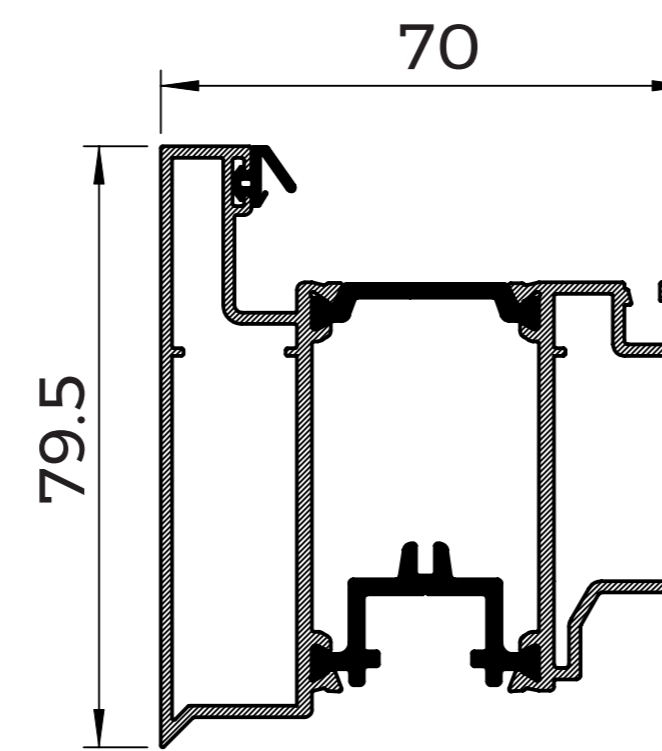

MAIN PROFILES

WQ01
SLIM OUTER FRAME

WQ10
SLIM 'T' MULLION
WITH SCREW PORTS

WQ12
SLIM 'T' MULLION

WQ13
SLIM 'Z' MULLION

WQ02
MEDIUM OUTER FRAME

WQ16
WIDE 'T' MULLION
WITH SCREW PORTS

WQ18
WIDE 'T' MULLION

WQ19
WIDE 'Z' MULLION

WQ03
DEEP OUTER FRAME

WQ30
FLUSH SASH

WQ32
FULLY FLUSH SASH

WQ14
DOOR MIDRAIL

WQ40
DOOR 'Z' SASH

WQ41
DOOR 'T' SASH

WT01
OPEN IN LOW
THRESHOLD

WT02
OPEN OUT LOW
THRESHOLD

GLAZING BEADS

WQ50
28mm BEAD

WQ51
32mm BEAD

WQ54
44mm BEAD

WQ55
28mm BEAD
FLUSH SASH

WQ56
32mm BEAD
FLUSH SASH

WQ57
36mm BEAD
FLUSH SASH