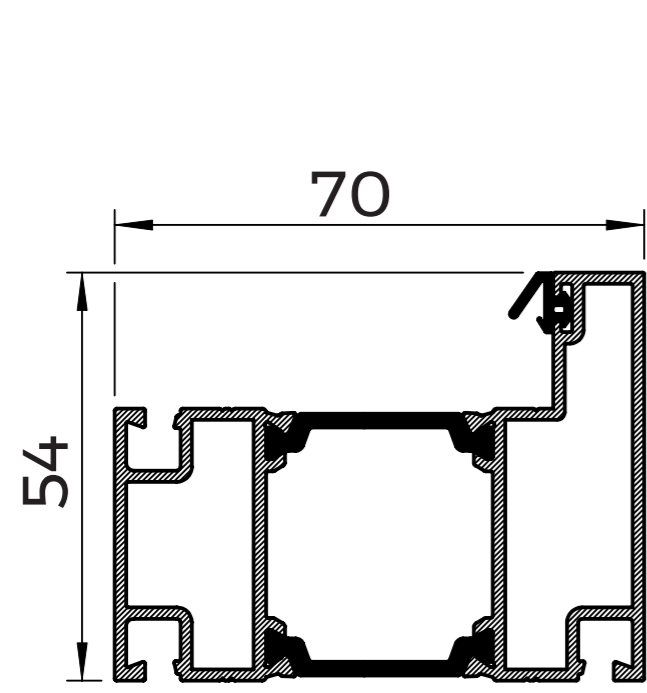

MAIN PROFILES

WQ01
SLIM OUTER FRAME

WQ10
SLIM 'T' MULLION
WITH SCREW PORTS

WQ12
SLIM 'T' MULLION

WQ13
SLIM 'Z' MULLION

WQ02
MEDIUM OUTER FRAME

WQ16
WIDE 'T' MULLION
WITH SCREW PORTS

WQ18
WIDE 'T' MULLION

WQ19
WIDE 'Z' MULLION

WQ03
DEEP OUTER FRAME

WQ30
FLUSH SASH

WQ32
FULLY FLUSH SASH

WQ14
DOOR MIDRAIL

WQ40
DOOR 'Z' SASH

WQ41
DOOR 'T' SASH

WT01
OPEN IN LOW
THRESHOLD

WT02
OPEN OUT LOW
THRESHOLD

GLAZING BEADS

WQ50
28mm BEAD

WQ51
32mm BEAD

WQ54
44mm BEAD

WQ55
28mm BEAD
FLUSH SASH

WQ56
32mm BEAD
FLUSH SASH

WQ57
36mm BEAD
FLUSH SASH