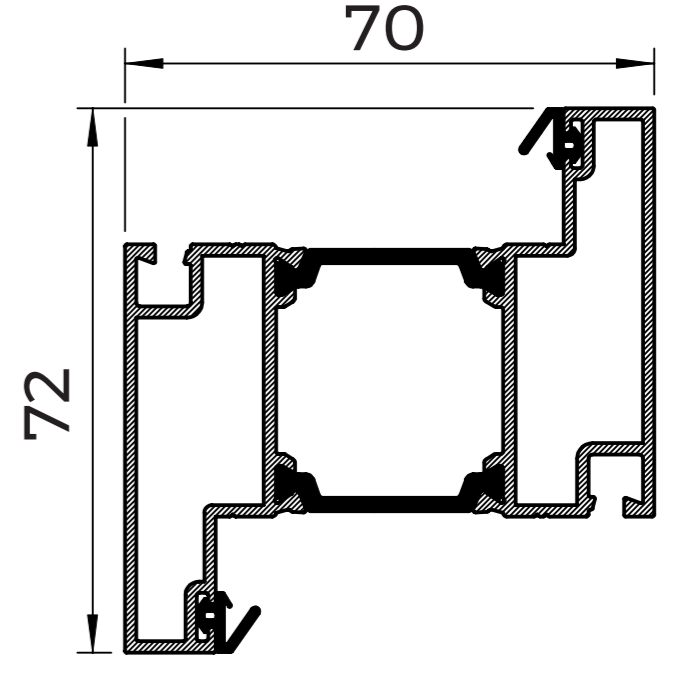

MAIN PROFILES

WQ01
SLIM OUTER FRAME

WQ10
SLIM 'T' MULLION
WITH SCREW PORTS

WQ12
SLIM 'T' MULLION

WQ13
SLIM 'Z' MULLION

WQ02
MEDIUM OUTER FRAME

WQ16
WIDE 'T' MULLION
WITH SCREW PORTS

WQ18
WIDE 'T' MULLION

WQ19
WIDE 'Z' MULLION

WQ03
DEEP OUTER FRAME

WQ30
FLUSH SASH

WQ32
FULLY FLUSH SASH

WQ14
DOOR MIDRAIL

WQ40
DOOR 'Z' SASH

WQ41
DOOR 'T' SASH

WT01
OPEN IN LOW
THRESHOLD

WT02
OPEN OUT LOW
THRESHOLD

GLAZING BEADS

WQ50
28mm BEAD

WQ51
32mm BEAD

WQ54
44mm BEAD

WQ55
28mm BEAD
FLUSH SASH

WQ56
32mm BEAD
FLUSH SASH

WQ57
36mm BEAD
FLUSH SASH