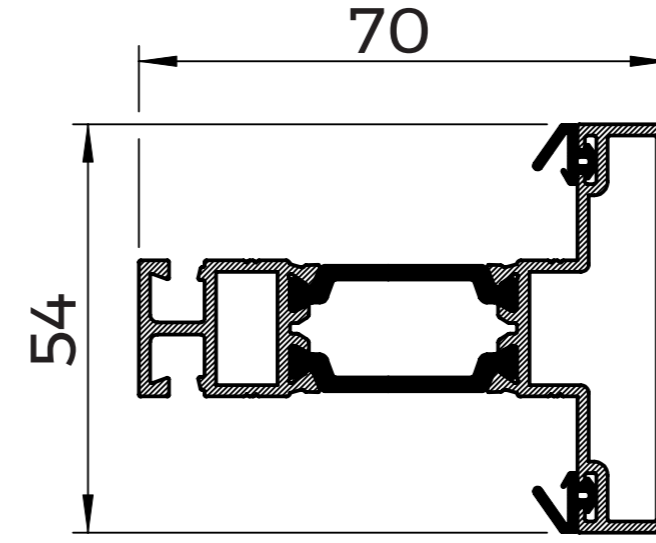

MAIN PROFILES

WQ01
SLIM OUTER FRAME

WQ10
SLIM 'T' MULLION
WITH SCREW PORTS

WQ12
SLIM 'T' MULLION

WQ13
SLIM 'Z' MULLION

WQ02
MEDIUM OUTER FRAME

WQ16
WIDE 'T' MULLION
WITH SCREW PORTS

WQ18
WIDE 'T' MULLION

WQ19
WIDE 'Z' MULLION

WQ03
DEEP OUTER FRAME

WQ30
FLUSH SASH

WQ32
FULLY FLUSH SASH

WQ14
DOOR MIDRAIL

WQ40
DOOR 'Z' SASH

WQ41
DOOR 'T' SASH

WT01
OPEN IN LOW
THRESHOLD

WT02
OPEN OUT LOW
THRESHOLD

GLAZING BEADS

WQ50
28mm BEAD

WQ51
32mm BEAD

WQ54
44mm BEAD

WQ55
28mm BEAD
FLUSH SASH

WQ56
32mm BEAD
FLUSH SASH

WQ57
36mm BEAD
FLUSH SASH