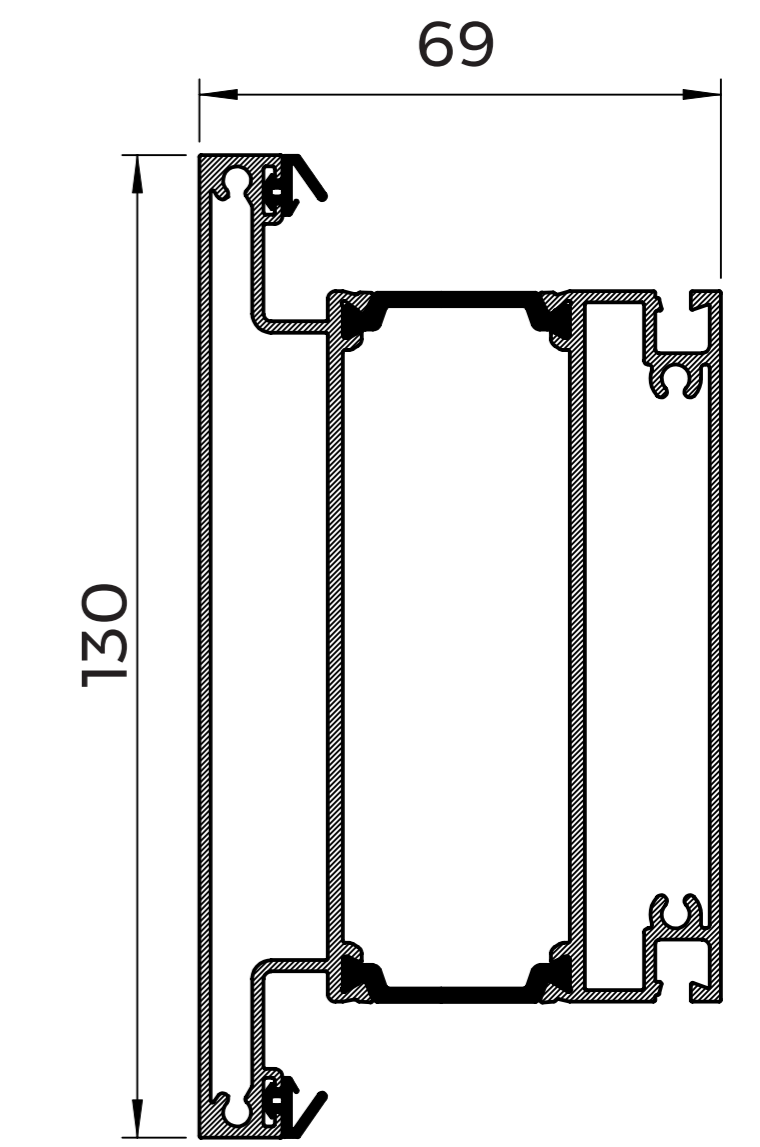

MAIN PROFILES

WQ01
SLIM OUTER FRAME

WQ10
SLIM 'T' MULLION
WITH SCREW PORTS

WQ12
SLIM 'T' MULLION

WQ13
SLIM 'Z' MULLION

WQ02
MEDIUM OUTER FRAME

WQ16
WIDE 'T' MULLION
WITH SCREW PORTS

WQ18
WIDE 'T' MULLION

WQ19
WIDE 'Z' MULLION

WQ03
DEEP OUTER FRAME

WQ30
FLUSH SASH

WQ32
FULLY FLUSH SASH

WQ14
DOOR MIDRAIL

WQ40
DOOR 'Z' SASH

WQ41
DOOR 'T' SASH

WT01
OPEN IN LOW
THRESHOLD

WT02
OPEN OUT LOW
THRESHOLD

GLAZING BEADS

WQ50
28mm BEAD

WQ51
32mm BEAD

WQ54
44mm BEAD

WQ55
28mm BEAD
FLUSH SASH

WQ56
32mm BEAD
FLUSH SASH

WQ57
36mm BEAD
FLUSH SASH