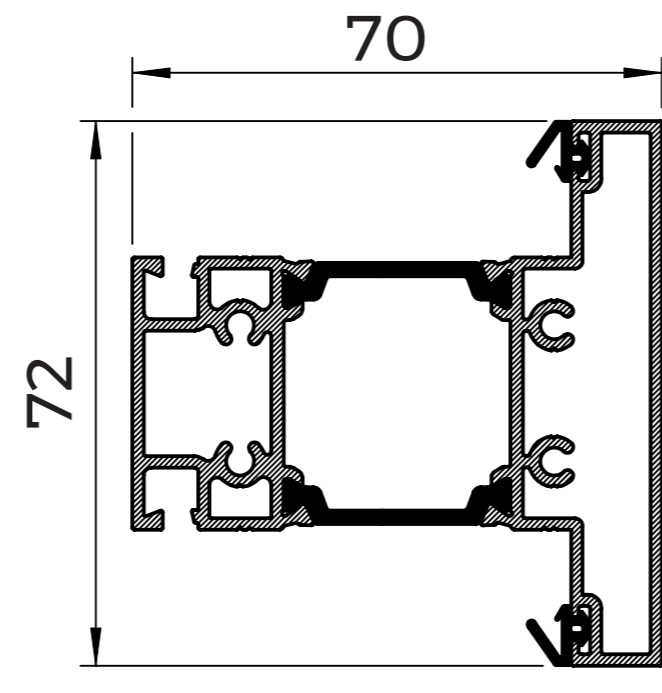

MAIN PROFILES

WQ01
SLIM OUTER FRAME

WQ10
SLIM 'T' MULLION
WITH SCREW PORTS

WQ12
SLIM 'T' MULLION

WQ13
SLIM 'Z' MULLION

WQ02
MEDIUM OUTER FRAME

WQ16
WIDE 'T' MULLION
WITH SCREW PORTS

WQ18
WIDE 'T' MULLION

WQ19
WIDE 'Z' MULLION

WQ03
DEEP OUTER FRAME

WQ30
FLUSH SASH

WQ32
FULLY FLUSH SASH

WQ14
DOOR MIDRAIL

WQ40
DOOR 'Z' SASH

WQ41
DOOR 'T' SASH

WT01
OPEN IN LOW
THRESHOLD

WT02
OPEN OUT LOW
THRESHOLD

GLAZING BEADS

WQ50
28mm BEAD

WQ51
32mm BEAD

WQ54
44mm BEAD

WQ55
28mm BEAD
FLUSH SASH

WQ56
32mm BEAD
FLUSH SASH

WQ57
36mm BEAD
FLUSH SASH