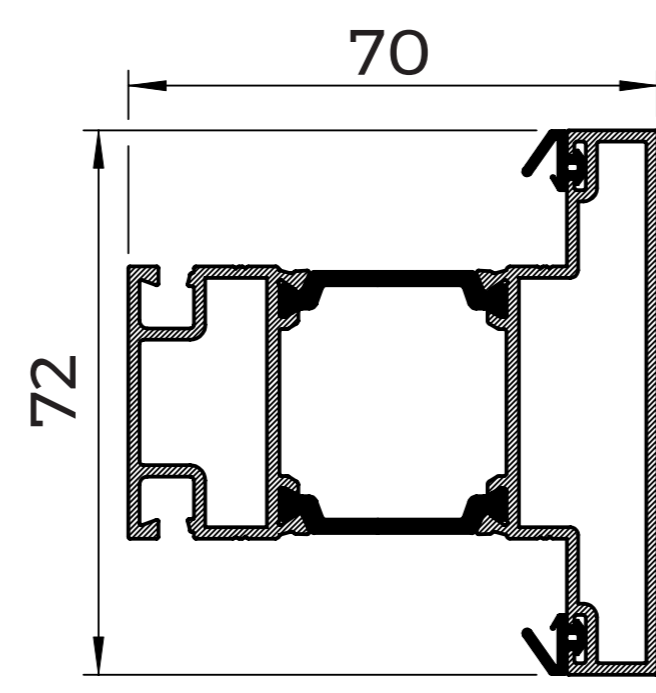

MAIN PROFILES

WQ01
SLIM OUTER FRAME

WQ10
SLIM 'T' MULLION
WITH SCREW PORTS

WQ12
SLIM 'T' MULLION

WQ13
SLIM 'Z' MULLION

WQ02
MEDIUM OUTER FRAME

WQ16
WIDE 'T' MULLION
WITH SCREW PORTS

WQ18
WIDE 'T' MULLION

WQ19
WIDE 'Z' MULLION

WQ03
DEEP OUTER FRAME

WQ30
FLUSH SASH

WQ32
FULLY FLUSH SASH

WQ14
DOOR MIDRAIL

WQ40
DOOR 'Z' SASH

WQ41
DOOR 'T' SASH

WT01
OPEN IN LOW
THRESHOLD

WT02
OPEN OUT LOW
THRESHOLD

GLAZING BEADS

WQ50
28mm BEAD

WQ51
32mm BEAD

WQ54
44mm BEAD

WQ55
28mm BEAD
FLUSH SASH

WQ56
32mm BEAD
FLUSH SASH

WQ57
36mm BEAD
FLUSH SASH