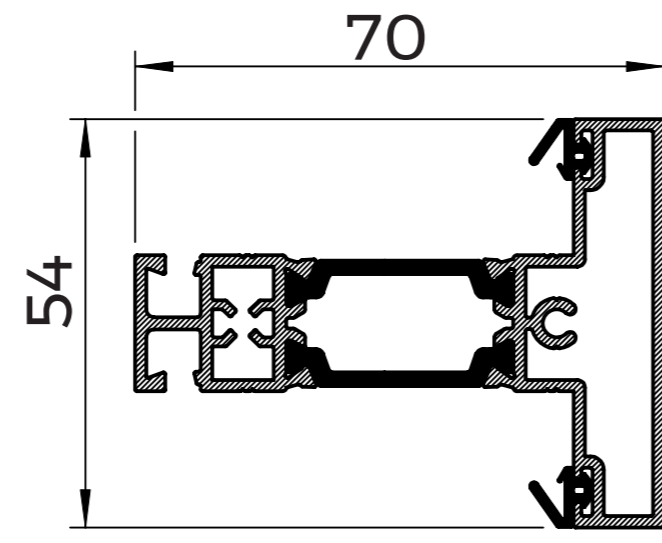

MAIN PROFILES

WQ01
SLIM OUTER FRAME

WQ10
SLIM 'T' MULLION
WITH SCREW PORTS

WQ12
SLIM 'T' MULLION

WQ13
SLIM 'Z' MULLION

WQ02
MEDIUM OUTER FRAME

WQ16
WIDE 'T' MULLION
WITH SCREW PORTS

WQ18
WIDE 'T' MULLION

WQ19
WIDE 'Z' MULLION

WQ03
DEEP OUTER FRAME

WQ30
FLUSH SASH

WQ32
FULLY FLUSH SASH

WQ14
DOOR MIDRAIL

WQ40
DOOR 'Z' SASH

WQ41
DOOR 'T' SASH

WT01
OPEN IN LOW
THRESHOLD

WT02
OPEN OUT LOW
THRESHOLD

GLAZING BEADS

WQ50
28mm BEAD

WQ51
32mm BEAD

WQ54
44mm BEAD

WQ55
28mm BEAD
FLUSH SASH

WQ56
32mm BEAD
FLUSH SASH

WQ57
36mm BEAD
FLUSH SASH