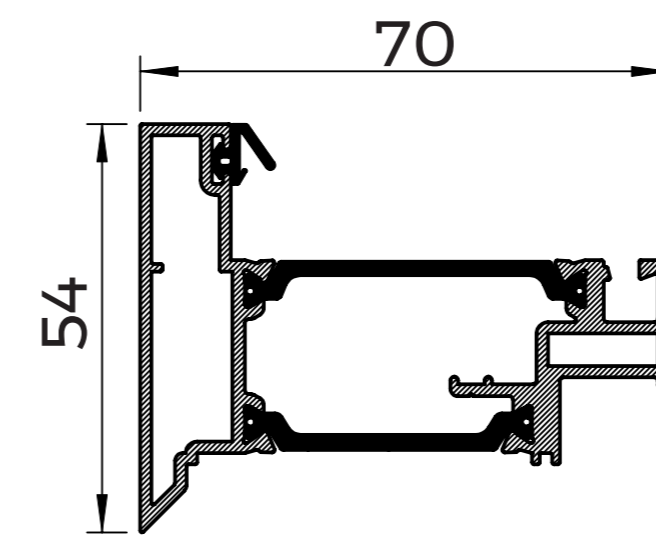

MAIN PROFILES

WQ01
SLIM OUTER FRAME

WQ10
SLIM 'T' MULLION
WITH SCREW PORTS

WQ12
SLIM 'T' MULLION

WQ13
SLIM 'Z' MULLION

WQ02
MEDIUM OUTER FRAME

WQ16
WIDE 'T' MULLION
WITH SCREW PORTS

WQ18
WIDE 'T' MULLION

WQ19
WIDE 'Z' MULLION

WQ03
DEEP OUTER FRAME

WQ30
FLUSH SASH

WQ32
FULLY FLUSH SASH

WQ14
DOOR MIDRAIL

WQ40
DOOR 'Z' SASH

WQ41
DOOR 'T' SASH

WT01
OPEN IN LOW
THRESHOLD

WT02
OPEN OUT LOW
THRESHOLD

GLAZING BEADS

WQ50
28mm BEAD

WQ51
32mm BEAD

WQ54
44mm BEAD

WQ55
28mm BEAD
FLUSH SASH

WQ56
32mm BEAD
FLUSH SASH

WQ57
36mm BEAD
FLUSH SASH