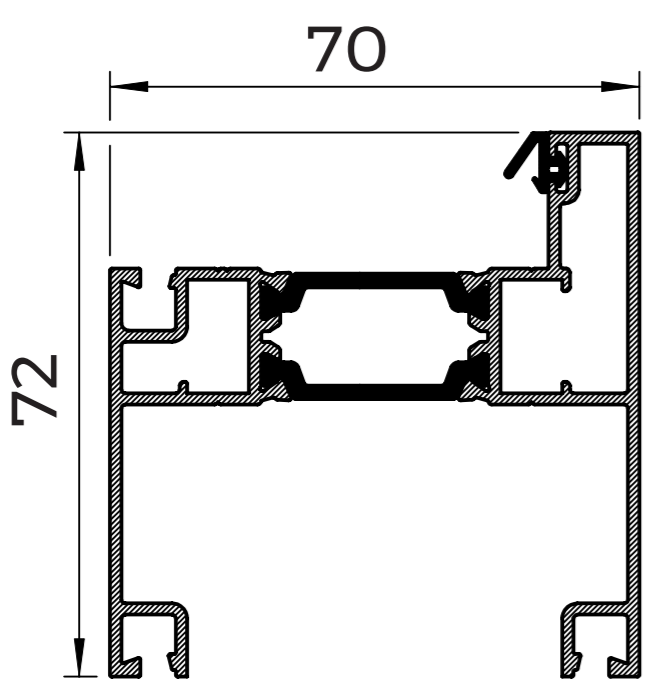

MAIN PROFILES

WQ01
SLIM OUTER FRAME

WQ10
SLIM 'T' MULLION
WITH SCREW PORTS

WQ12
SLIM 'T' MULLION

WQ13
SLIM 'Z' MULLION

WQ02
MEDIUM OUTER FRAME

WQ16
WIDE 'T' MULLION
WITH SCREW PORTS

WQ18
WIDE 'T' MULLION

WQ19
WIDE 'Z' MULLION

WQ03
DEEP OUTER FRAME

WQ30
FLUSH SASH

WQ32
FULLY FLUSH SASH

WQ14
DOOR MIDRAIL

WQ40
DOOR 'Z' SASH

WQ41
DOOR 'T' SASH

WT01
OPEN IN LOW
THRESHOLD

WT02
OPEN OUT LOW
THRESHOLD

GLAZING BEADS

WQ50
28mm BEAD

WQ51
32mm BEAD

WQ54
44mm BEAD

WQ55
28mm BEAD
FLUSH SASH

WQ56
32mm BEAD
FLUSH SASH

WQ57
36mm BEAD
FLUSH SASH