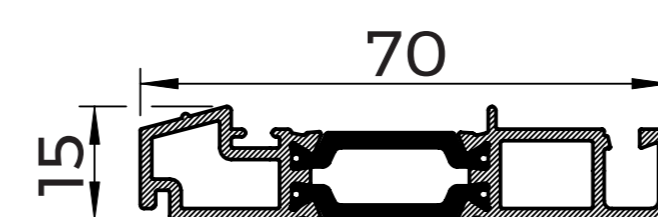

MAIN PROFILES

WQ01
SLIM OUTER FRAME

WQ10
SLIM 'T' MULLION
WITH SCREW PORTS

WQ12
SLIM 'T' MULLION

WQ13
SLIM 'Z' MULLION

WQ02
MEDIUM OUTER FRAME

WQ16
WIDE 'T' MULLION
WITH SCREW PORTS

WQ18
WIDE 'T' MULLION

WQ19
WIDE 'Z' MULLION

WQ03
DEEP OUTER FRAME

WQ30
FLUSH SASH

WQ32
FULLY FLUSH SASH

WQ14
DOOR MIDRAIL

WQ40
DOOR 'Z' SASH

WQ41
DOOR 'T' SASH

WT01
OPEN IN LOW
THRESHOLD

WT02
OPEN OUT LOW
THRESHOLD

GLAZING BEADS

WQ50
28mm BEAD

WQ51
32mm BEAD

WQ54
44mm BEAD

WQ55
28mm BEAD
FLUSH SASH

WQ56
32mm BEAD
FLUSH SASH

WQ57
36mm BEAD
FLUSH SASH