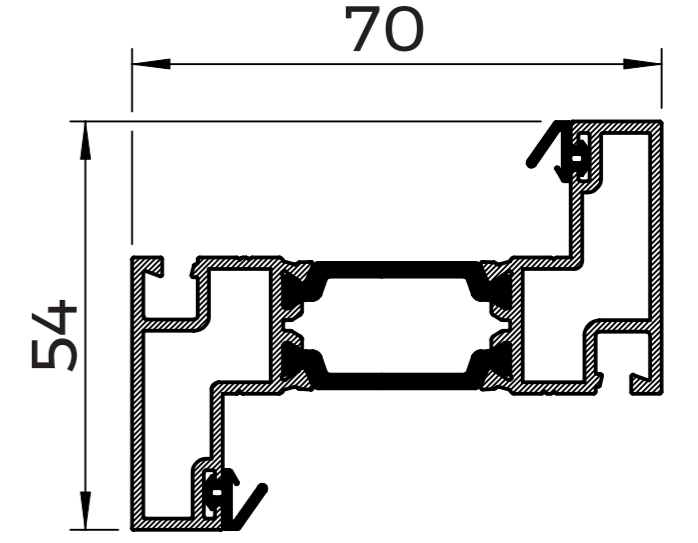

MAIN PROFILES

WQ01
SLIM OUTER FRAME

WQ10
SLIM 'T' MULLION
WITH SCREW PORTS

WQ12
SLIM 'T' MULLION

WQ13
SLIM 'Z' MULLION

WQ02
MEDIUM OUTER FRAME

WQ16
WIDE 'T' MULLION
WITH SCREW PORTS

WQ18
WIDE 'T' MULLION

WQ19
WIDE 'Z' MULLION

WQ03
DEEP OUTER FRAME

WQ30
FLUSH SASH

WQ32
FULLY FLUSH SASH

WQ14
DOOR MIDRAIL

WQ40
DOOR 'Z' SASH

WQ41
DOOR 'T' SASH

WT01
OPEN IN LOW
THRESHOLD

WT02
OPEN OUT LOW
THRESHOLD

GLAZING BEADS

WQ50
28mm BEAD

WQ51
32mm BEAD

WQ54
44mm BEAD

WQ55
28mm BEAD
FLUSH SASH

WQ56
32mm BEAD
FLUSH SASH

WQ57
36mm BEAD
FLUSH SASH